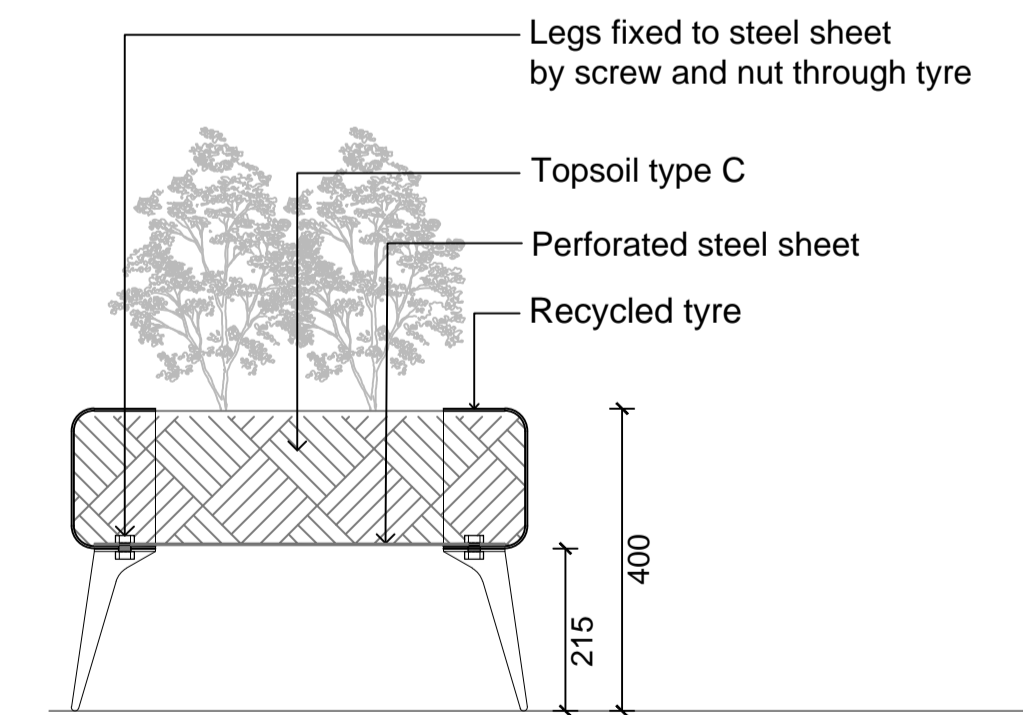

**22** TIMBER DECK  
L-008 Detail Plan Scale 1:10

**24** CONCRETE EDGE/SITTING & SANDPIT 3-5 YEARS PLAYSPACE  
L-008 Detail Section Scale 1:10

**23** TIMBER DECK  
L-008 Detail Section Scale 1:10

**25** RECYCLE TYRE VEGETABLE CONTAINER  
L-008 Detail Plan Scale 1:10

**26** RECYCLE TYRE VEGETABLE CONTAINER  
L-008 Detail Section Scale 1:10