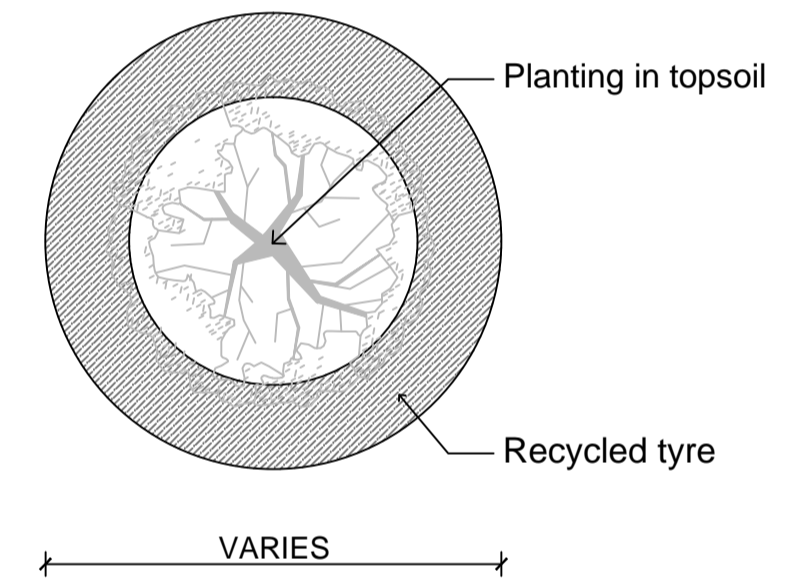

**22** TIMBER DECK  
L-008 Detail Plan Scale 1:10

**24** CONCRETE EDGE/SITTING & SANDPIT 3-5 YEARS PLAYSPACE  
L-008 Detail Section Scale 1:10

**23** TIMBER DECK  
L-008 Detail Section Scale 1:10

**25** RECYCLE TYRE VEGETABLE CONTAINER  
L-008 Detail Plan Scale 1:10

**26** RECYCLE TYRE VEGETABLE CONTAINER  
L-008 Detail Section Scale 1:10