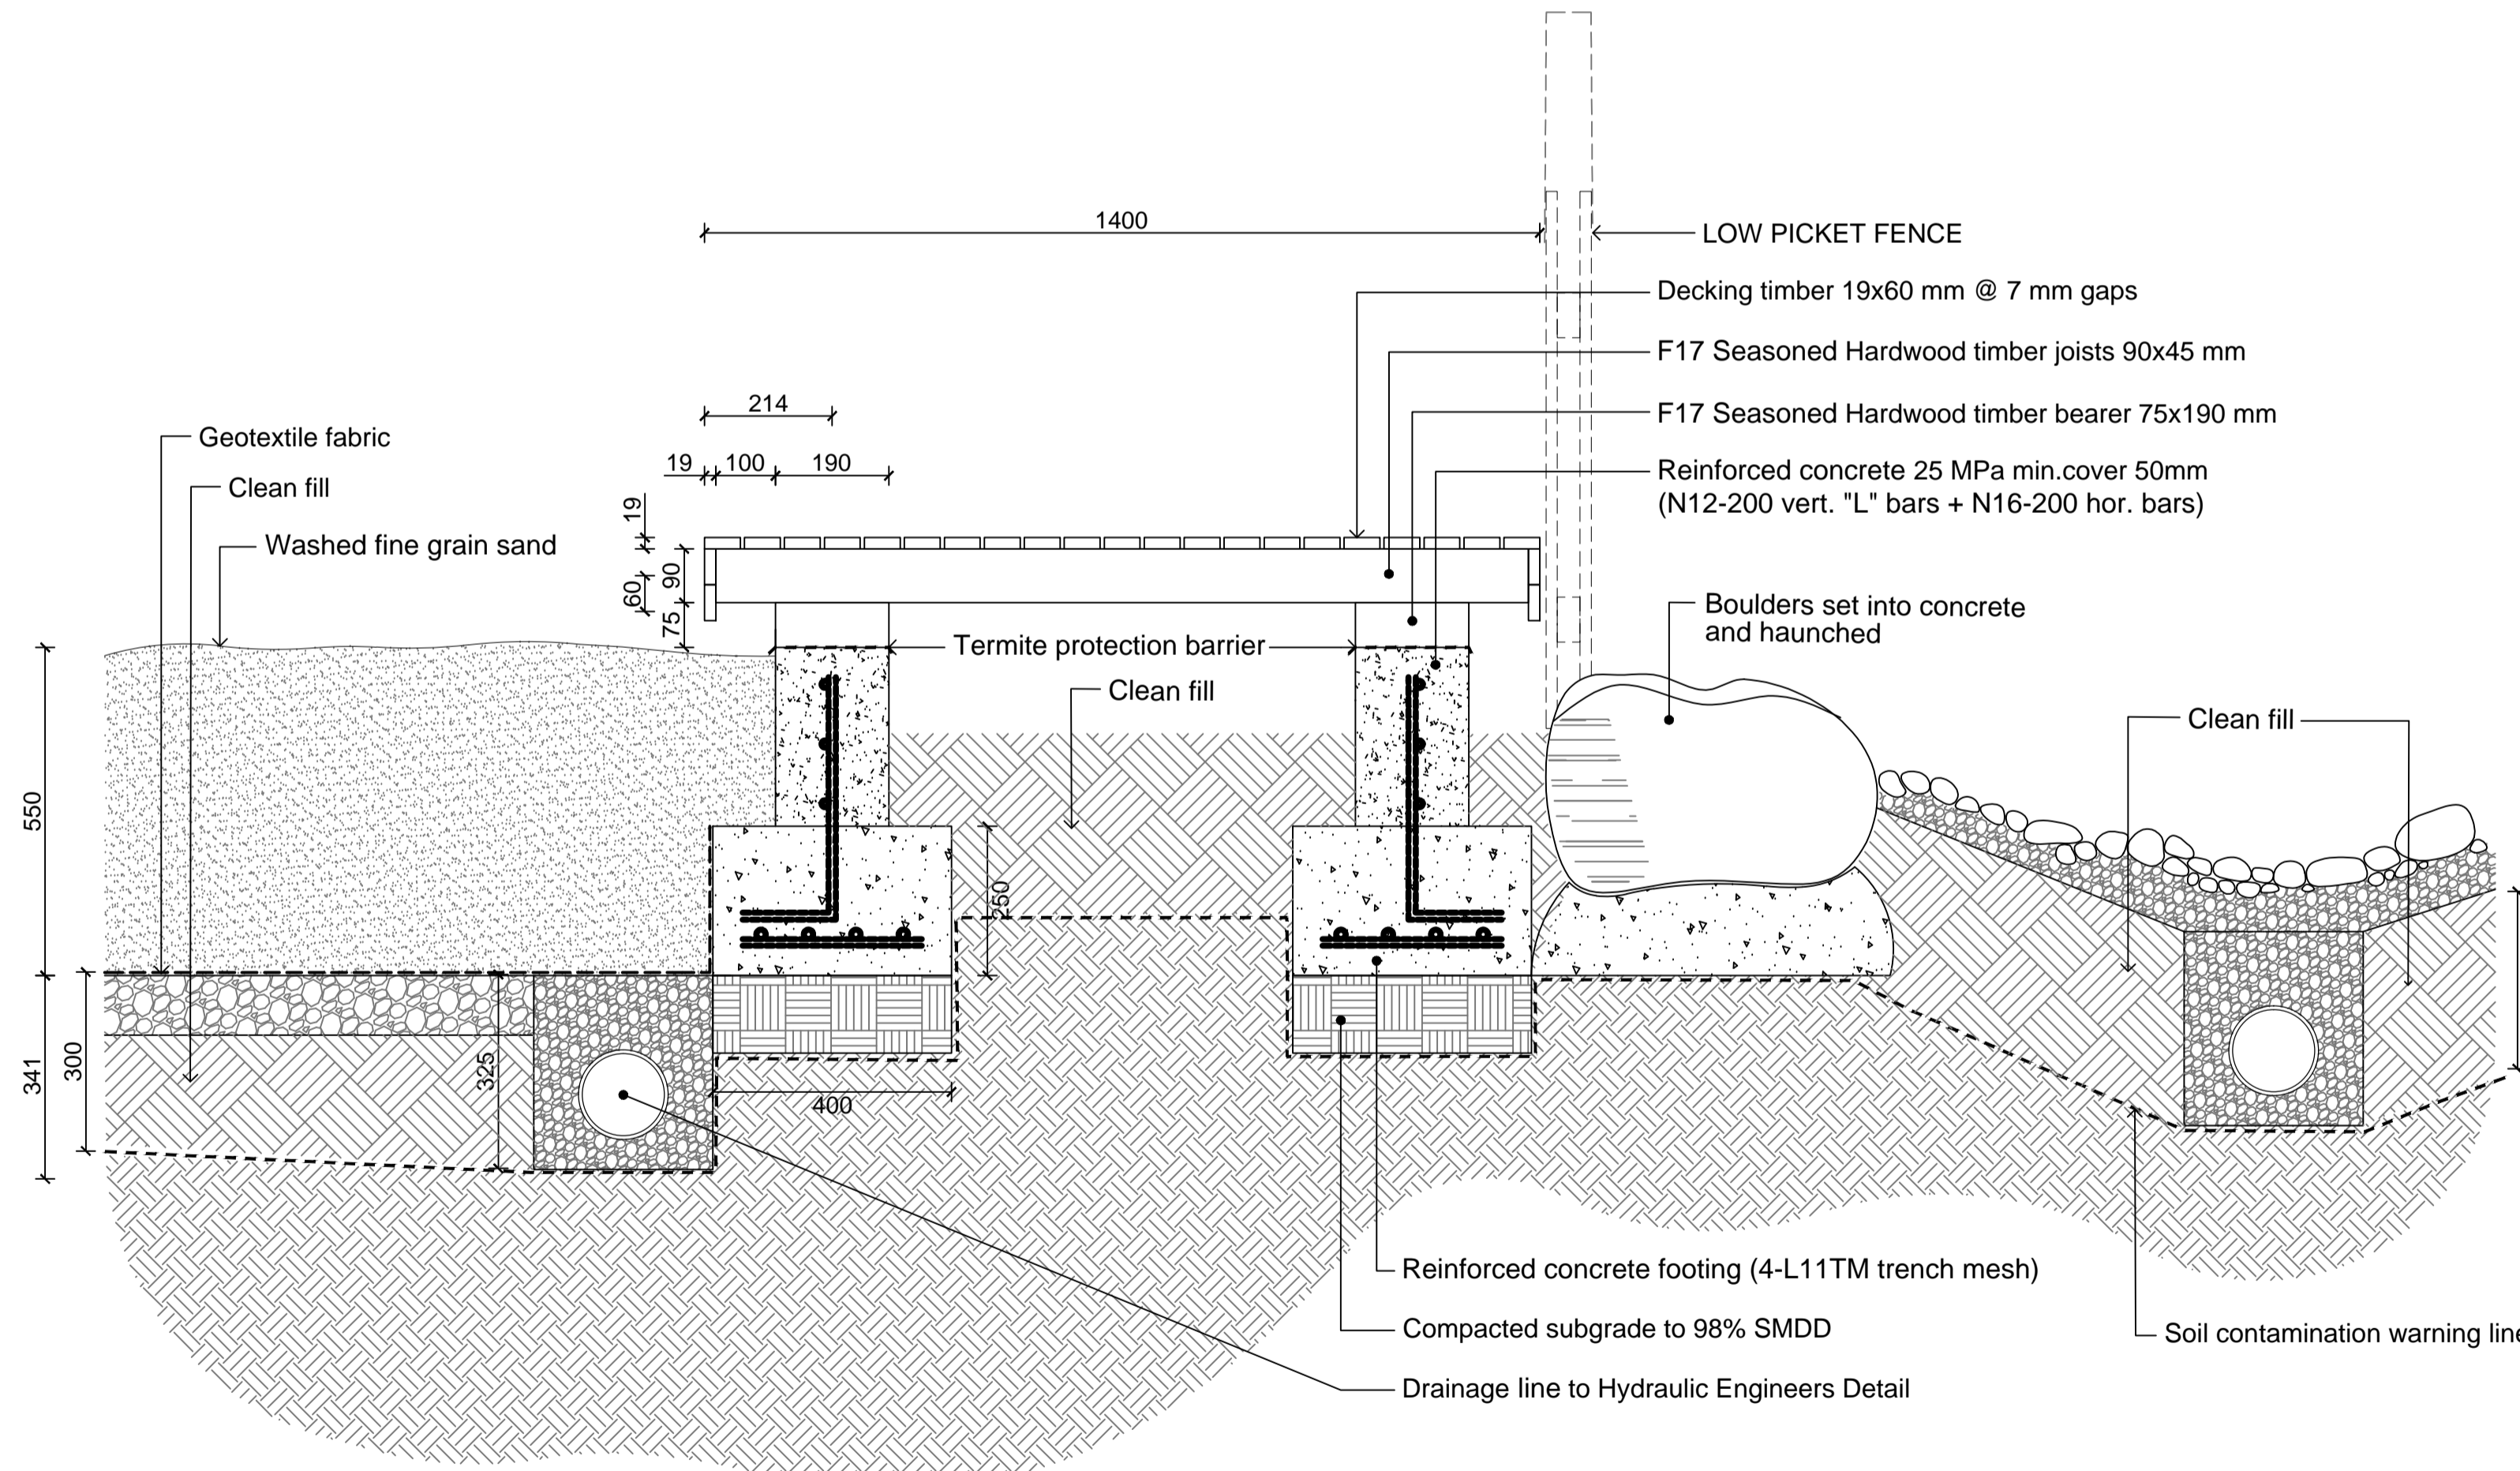

**22** TIMBER DECK  
L-008 Detail Plan Scale 1:10

**24** CONCRETE EDGE/SITTING & SANDPIT 3-5 YEARS PLAYSPACE  
L-008 Detail Section Scale 1:10

**23** TIMBER DECK  
L-008 Detail Section Scale 1:10

**25** RECYCLE TYRE VEGETABLE CONTAINER  
L-008 Detail Plan Scale 1:10

**26** RECYCLE TYRE VEGETABLE CONTAINER  
L-008 Detail Section Scale 1:10