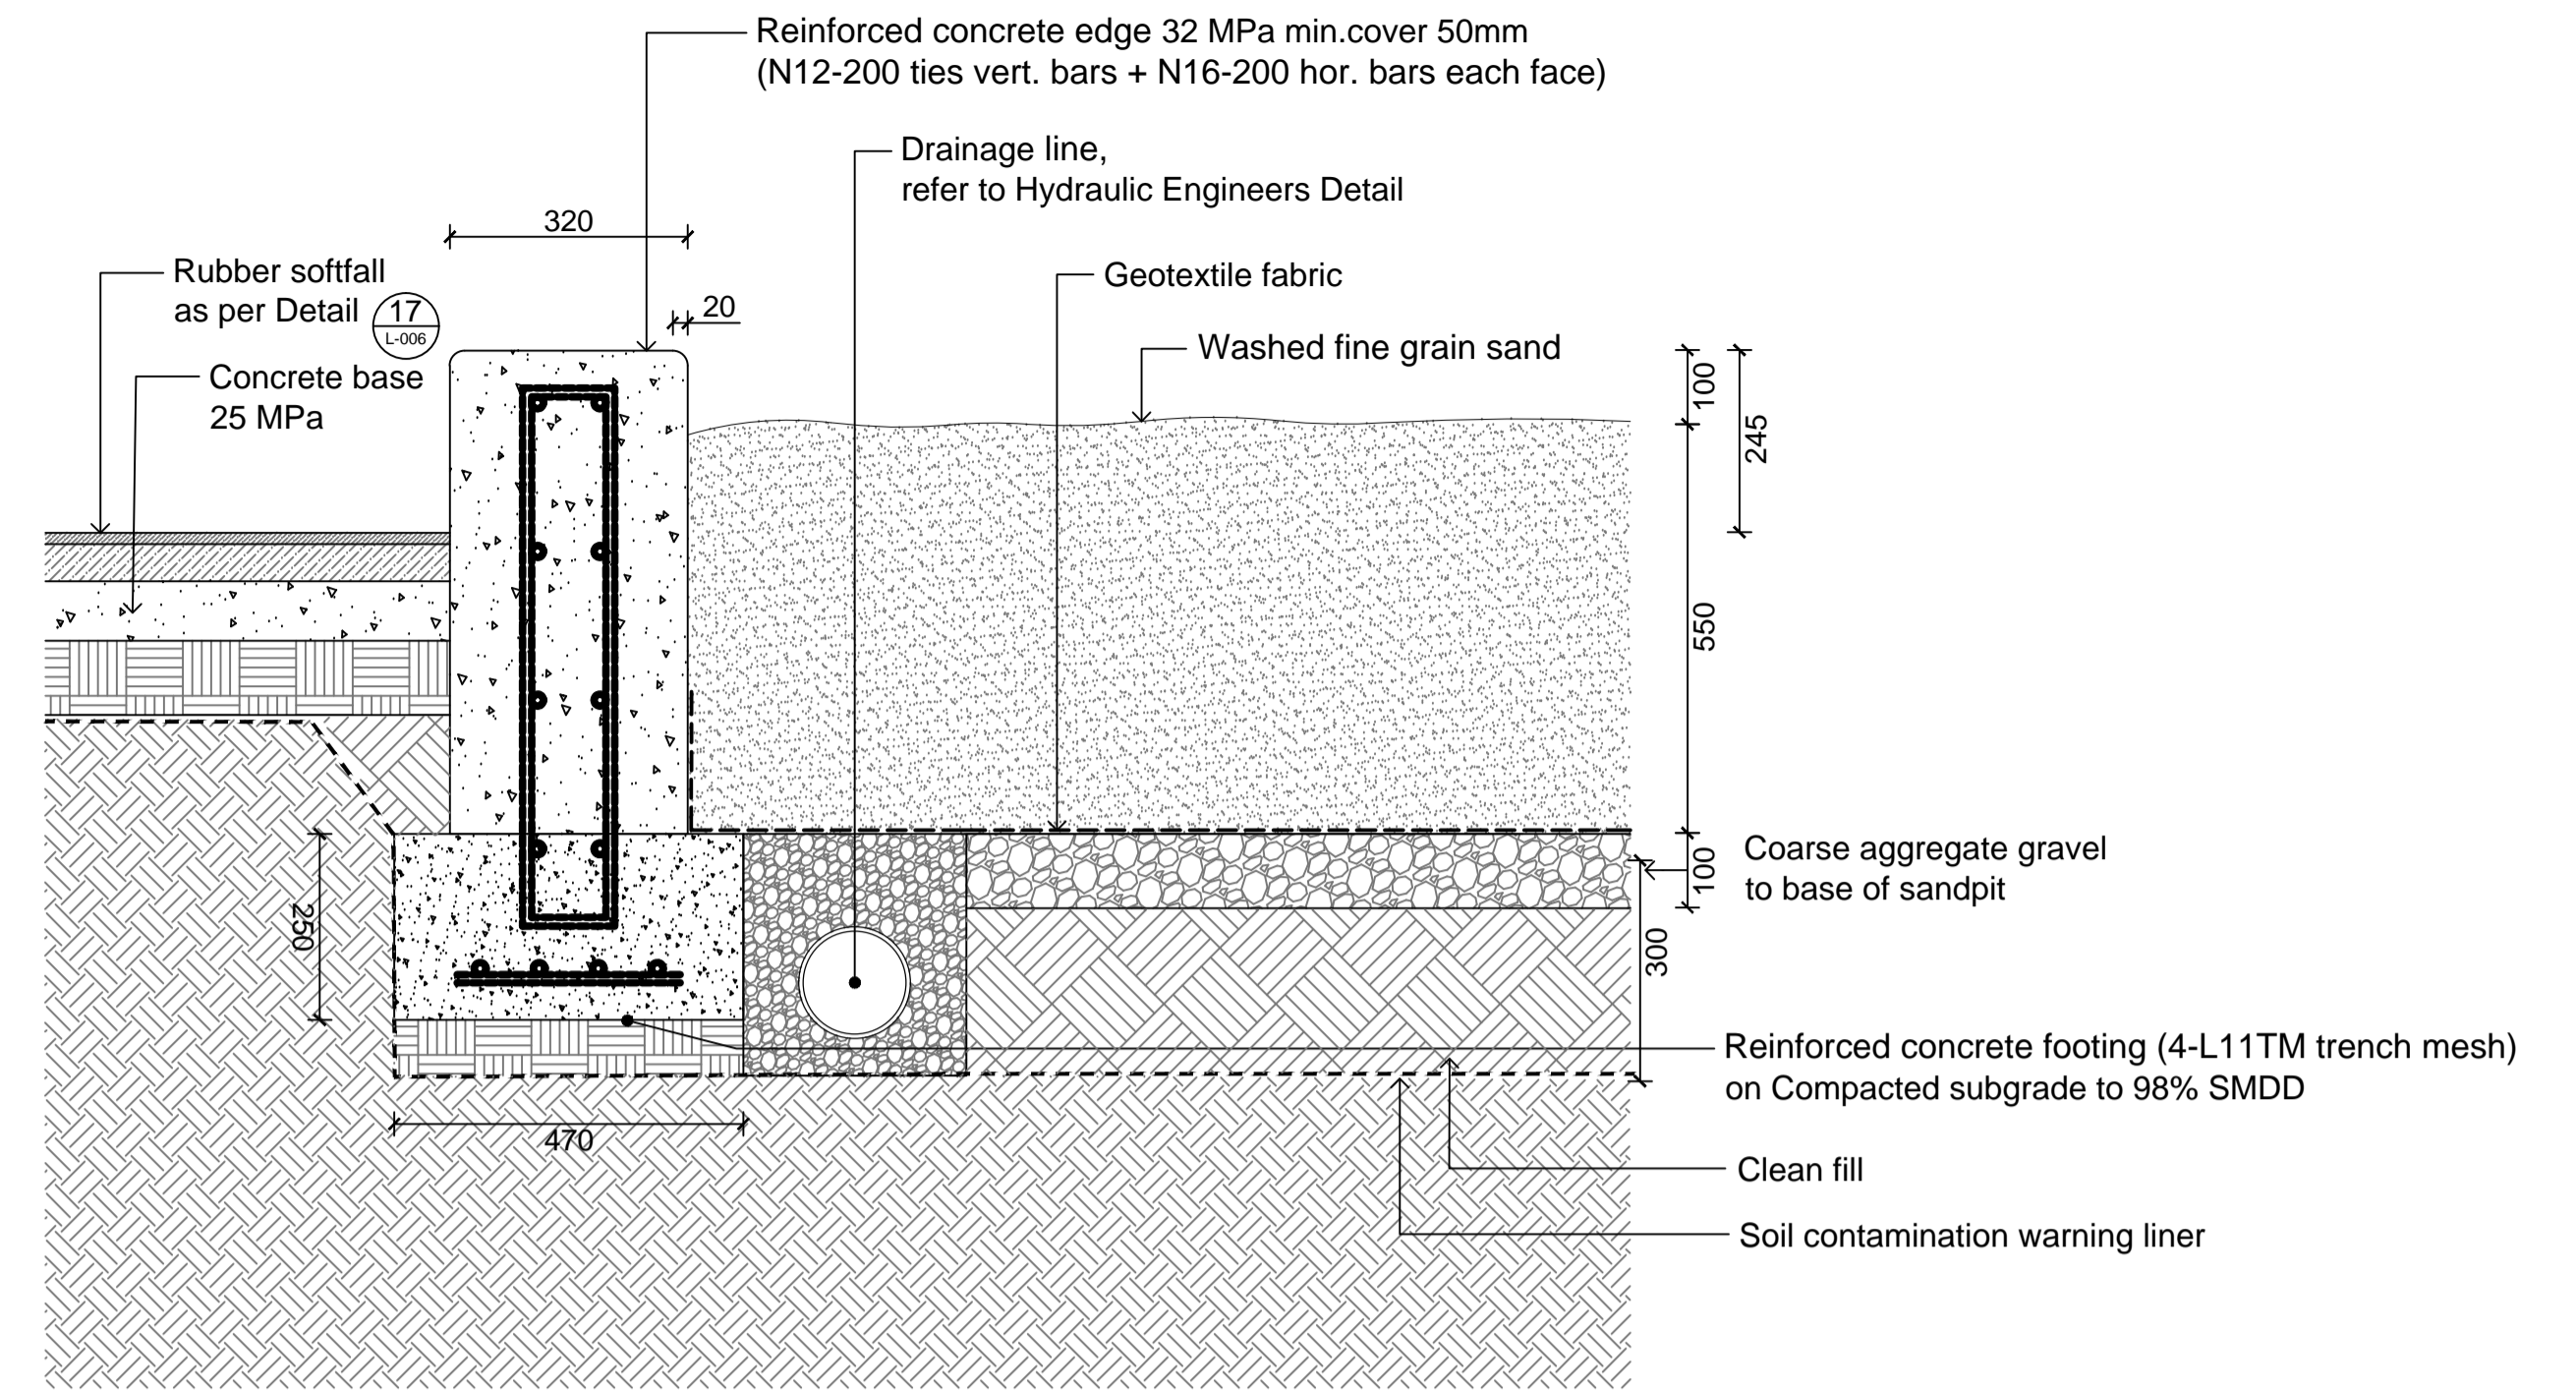

**22** TIMBER DECK  
L-008 Detail Plan Scale 1:10

**24** CONCRETE EDGE/SITTING & SANDPIT 3-5 YEARS PLAYSPACE  
L-008 Detail Section Scale 1:10

**23** TIMBER DECK  
L-008 Detail Section Scale 1:10

**25** RECYCLE TYRE VEGETABLE CONTAINER  
L-008 Detail Plan Scale 1:10

**26** RECYCLE TYRE VEGETABLE CONTAINER  
L-008 Detail Section Scale 1:10